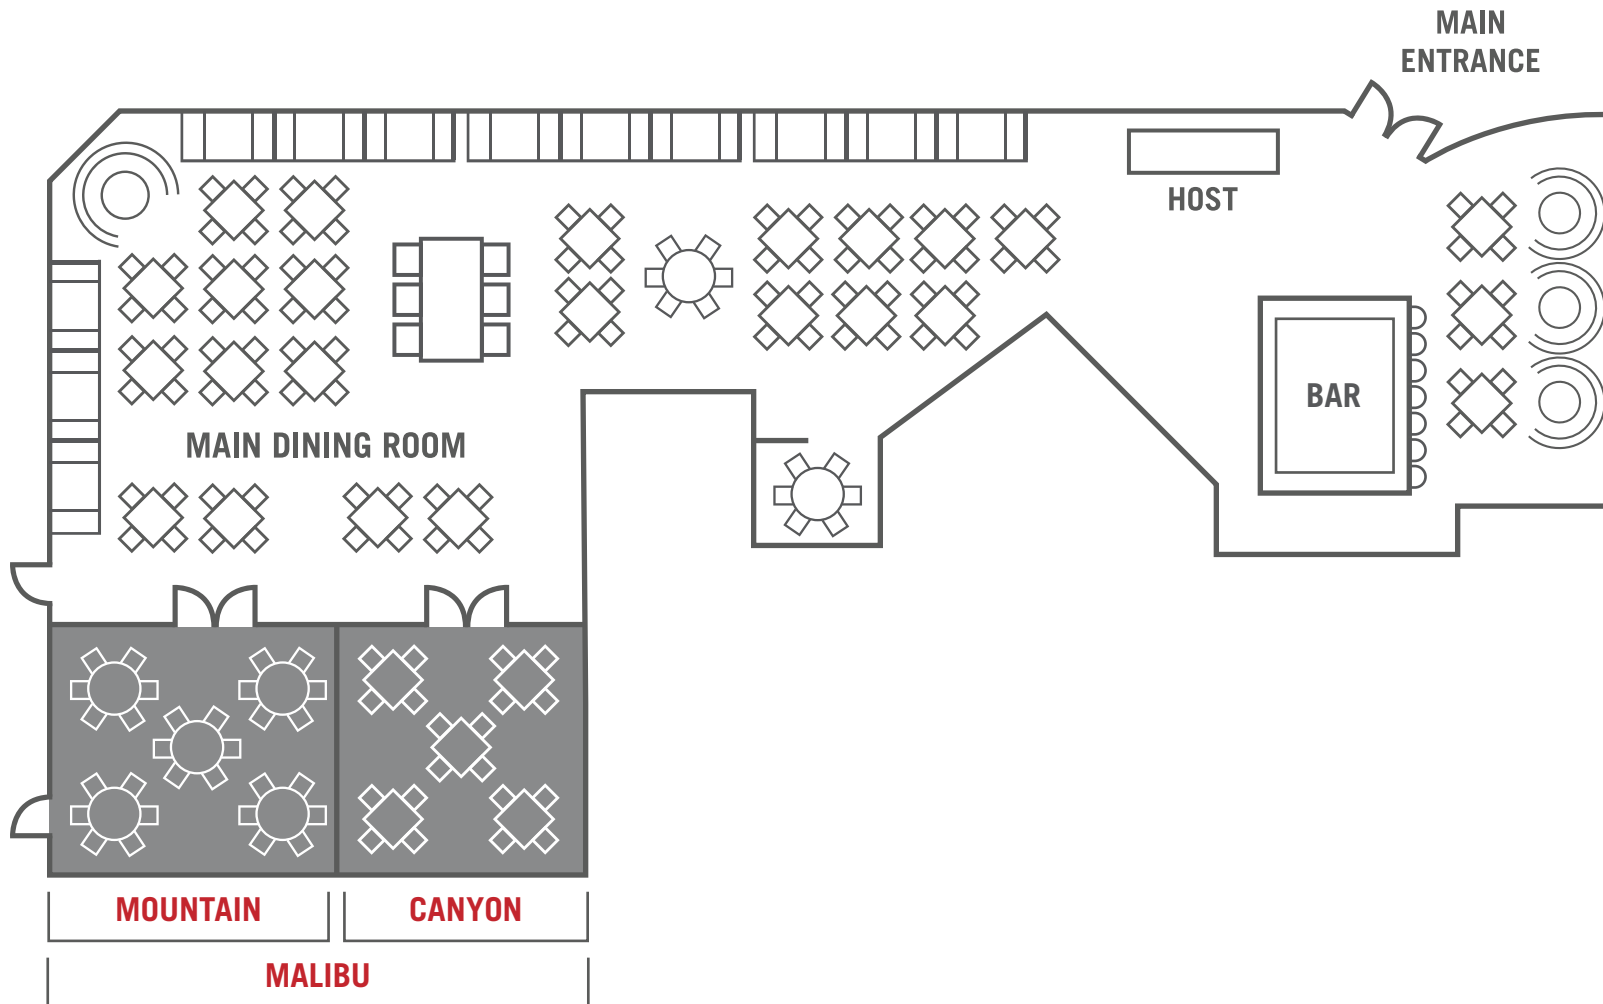

WOODLAND HILLS

Room	Guests
Canyon	30
Mountain	35
Malibu	65

Capacity may vary due to room setup, additional setups available.

For more information on private dining or to book your next event, contact your local sales manager.