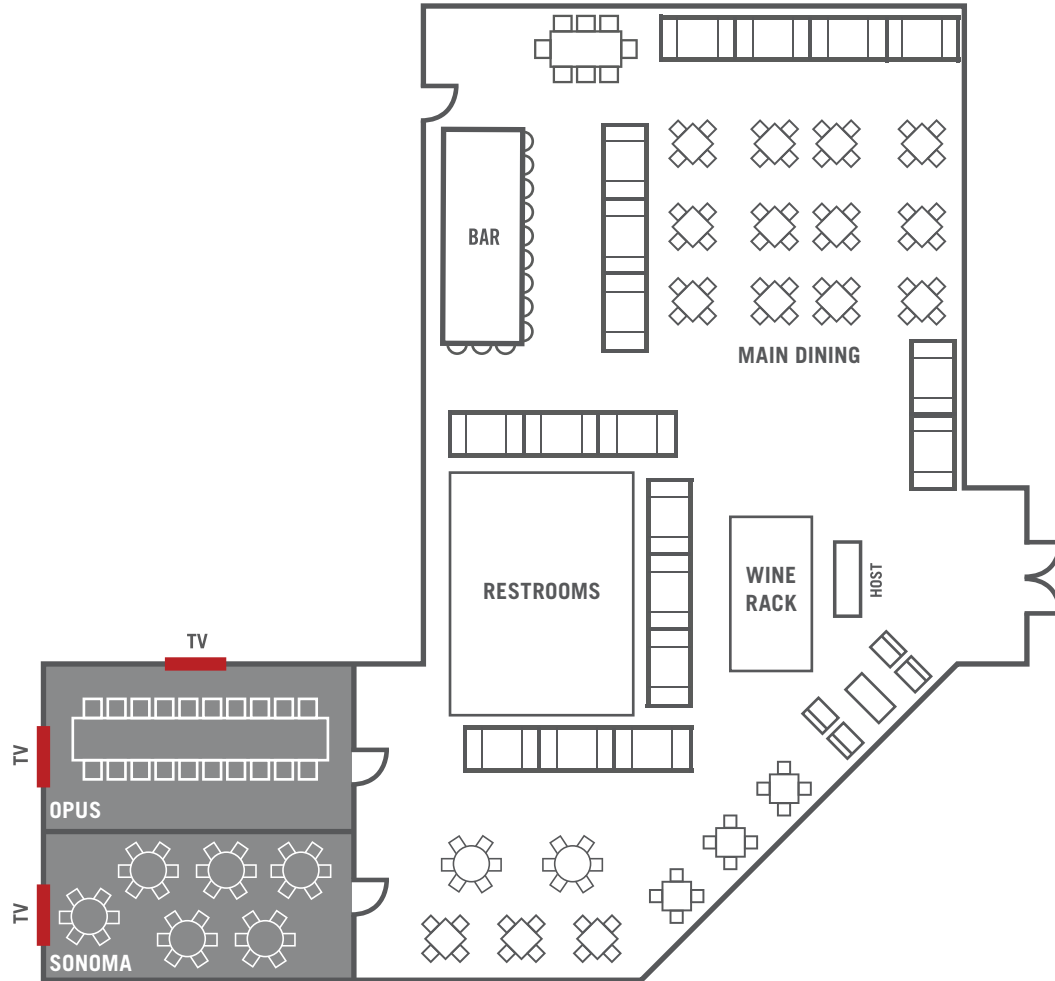

MEMPHIS

Room	Guests
Opus	20
Sonoma	35

Capacity may vary due to room setup, additional setups available.

For more information on private dining or to book your next event, contact your local sales manager.