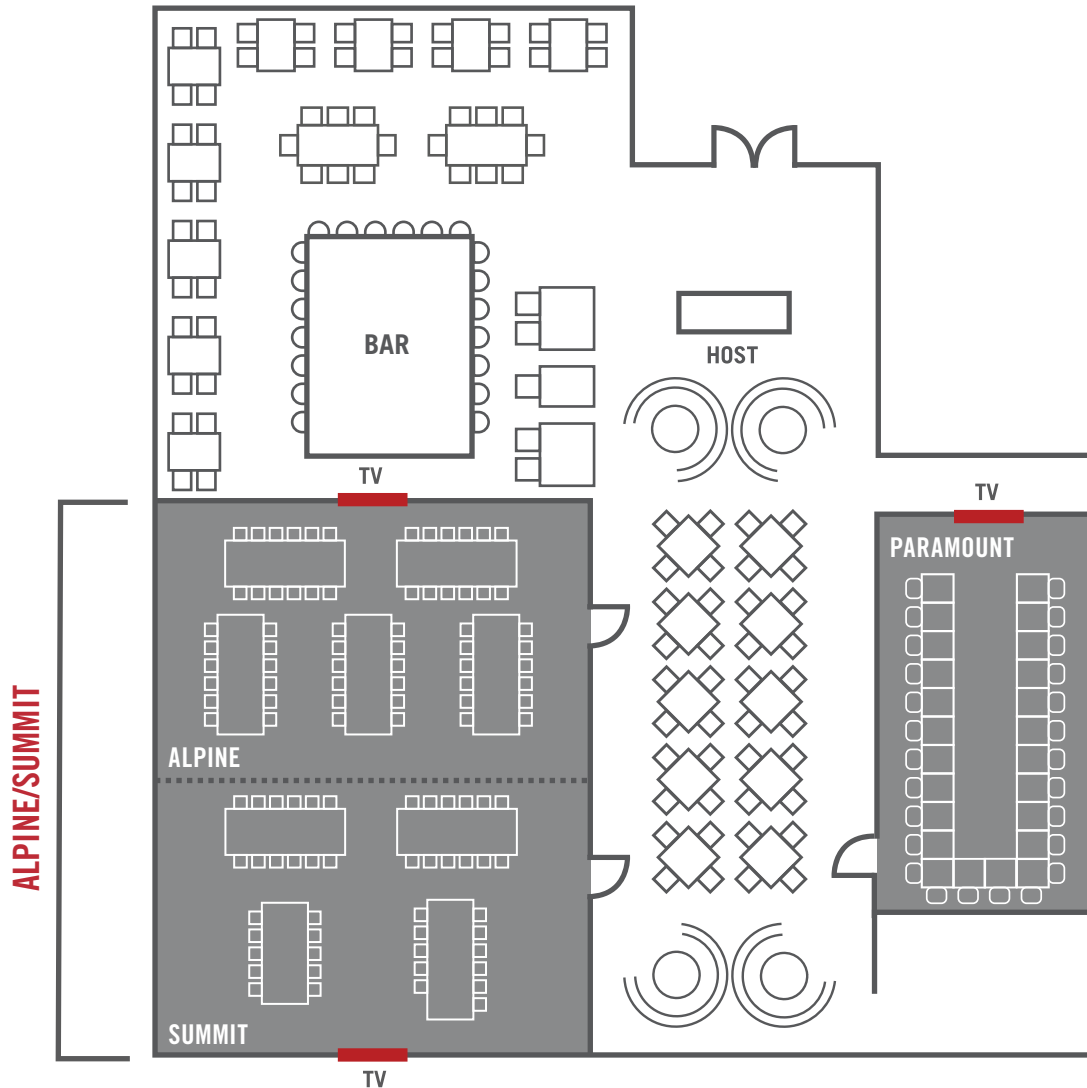

DENVER

Room	Guests
Paramount	30
Summit	45
Alpine	60
Alpine/Summit	120

Capacity may vary due to room setup, additional setups available.

For more information on private dining or to book your next event, contact your local sales manager.