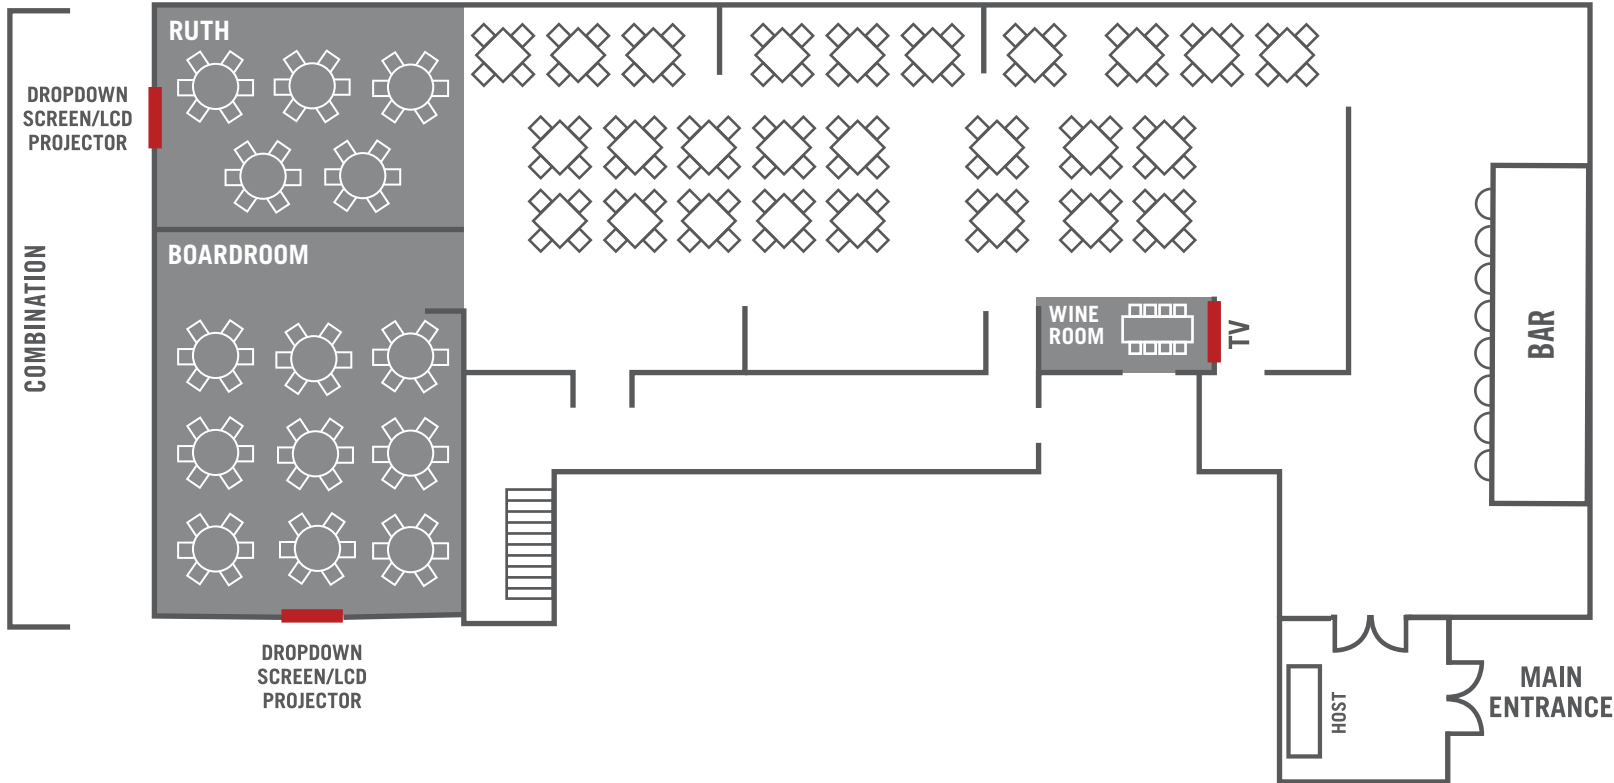

NORTH DALLAS

Room	Guests
Wine	8
Ruth	30
Board	54
Combination	80

Capacity may vary due to room setup, additional setups available.

For more information on private dining or to book your next event, contact your local sales manager.