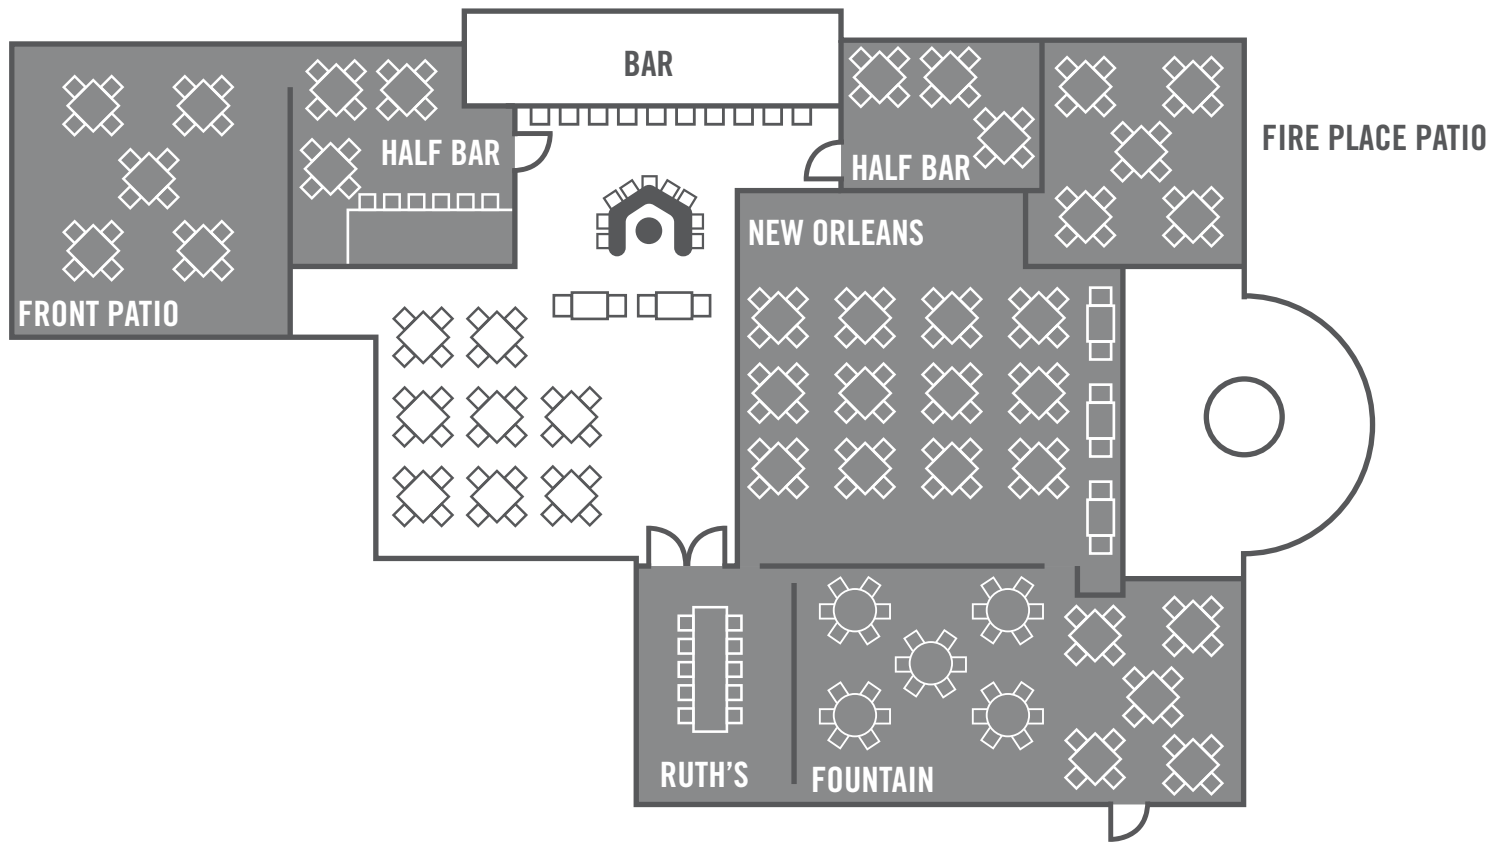

ANAHEIM

Room	Guests
Fountain	47
New Orleans	100
Ruth's	16
Fire Place Patio	30
Front Private Patio	35
Fountain, Ruth's, New Orleans	160
Fountain, Ruth's	65
Half Bar, Fire Place Patio Cocktail Reception	55
Half Bar, Front Patio Cocktail Reception	55